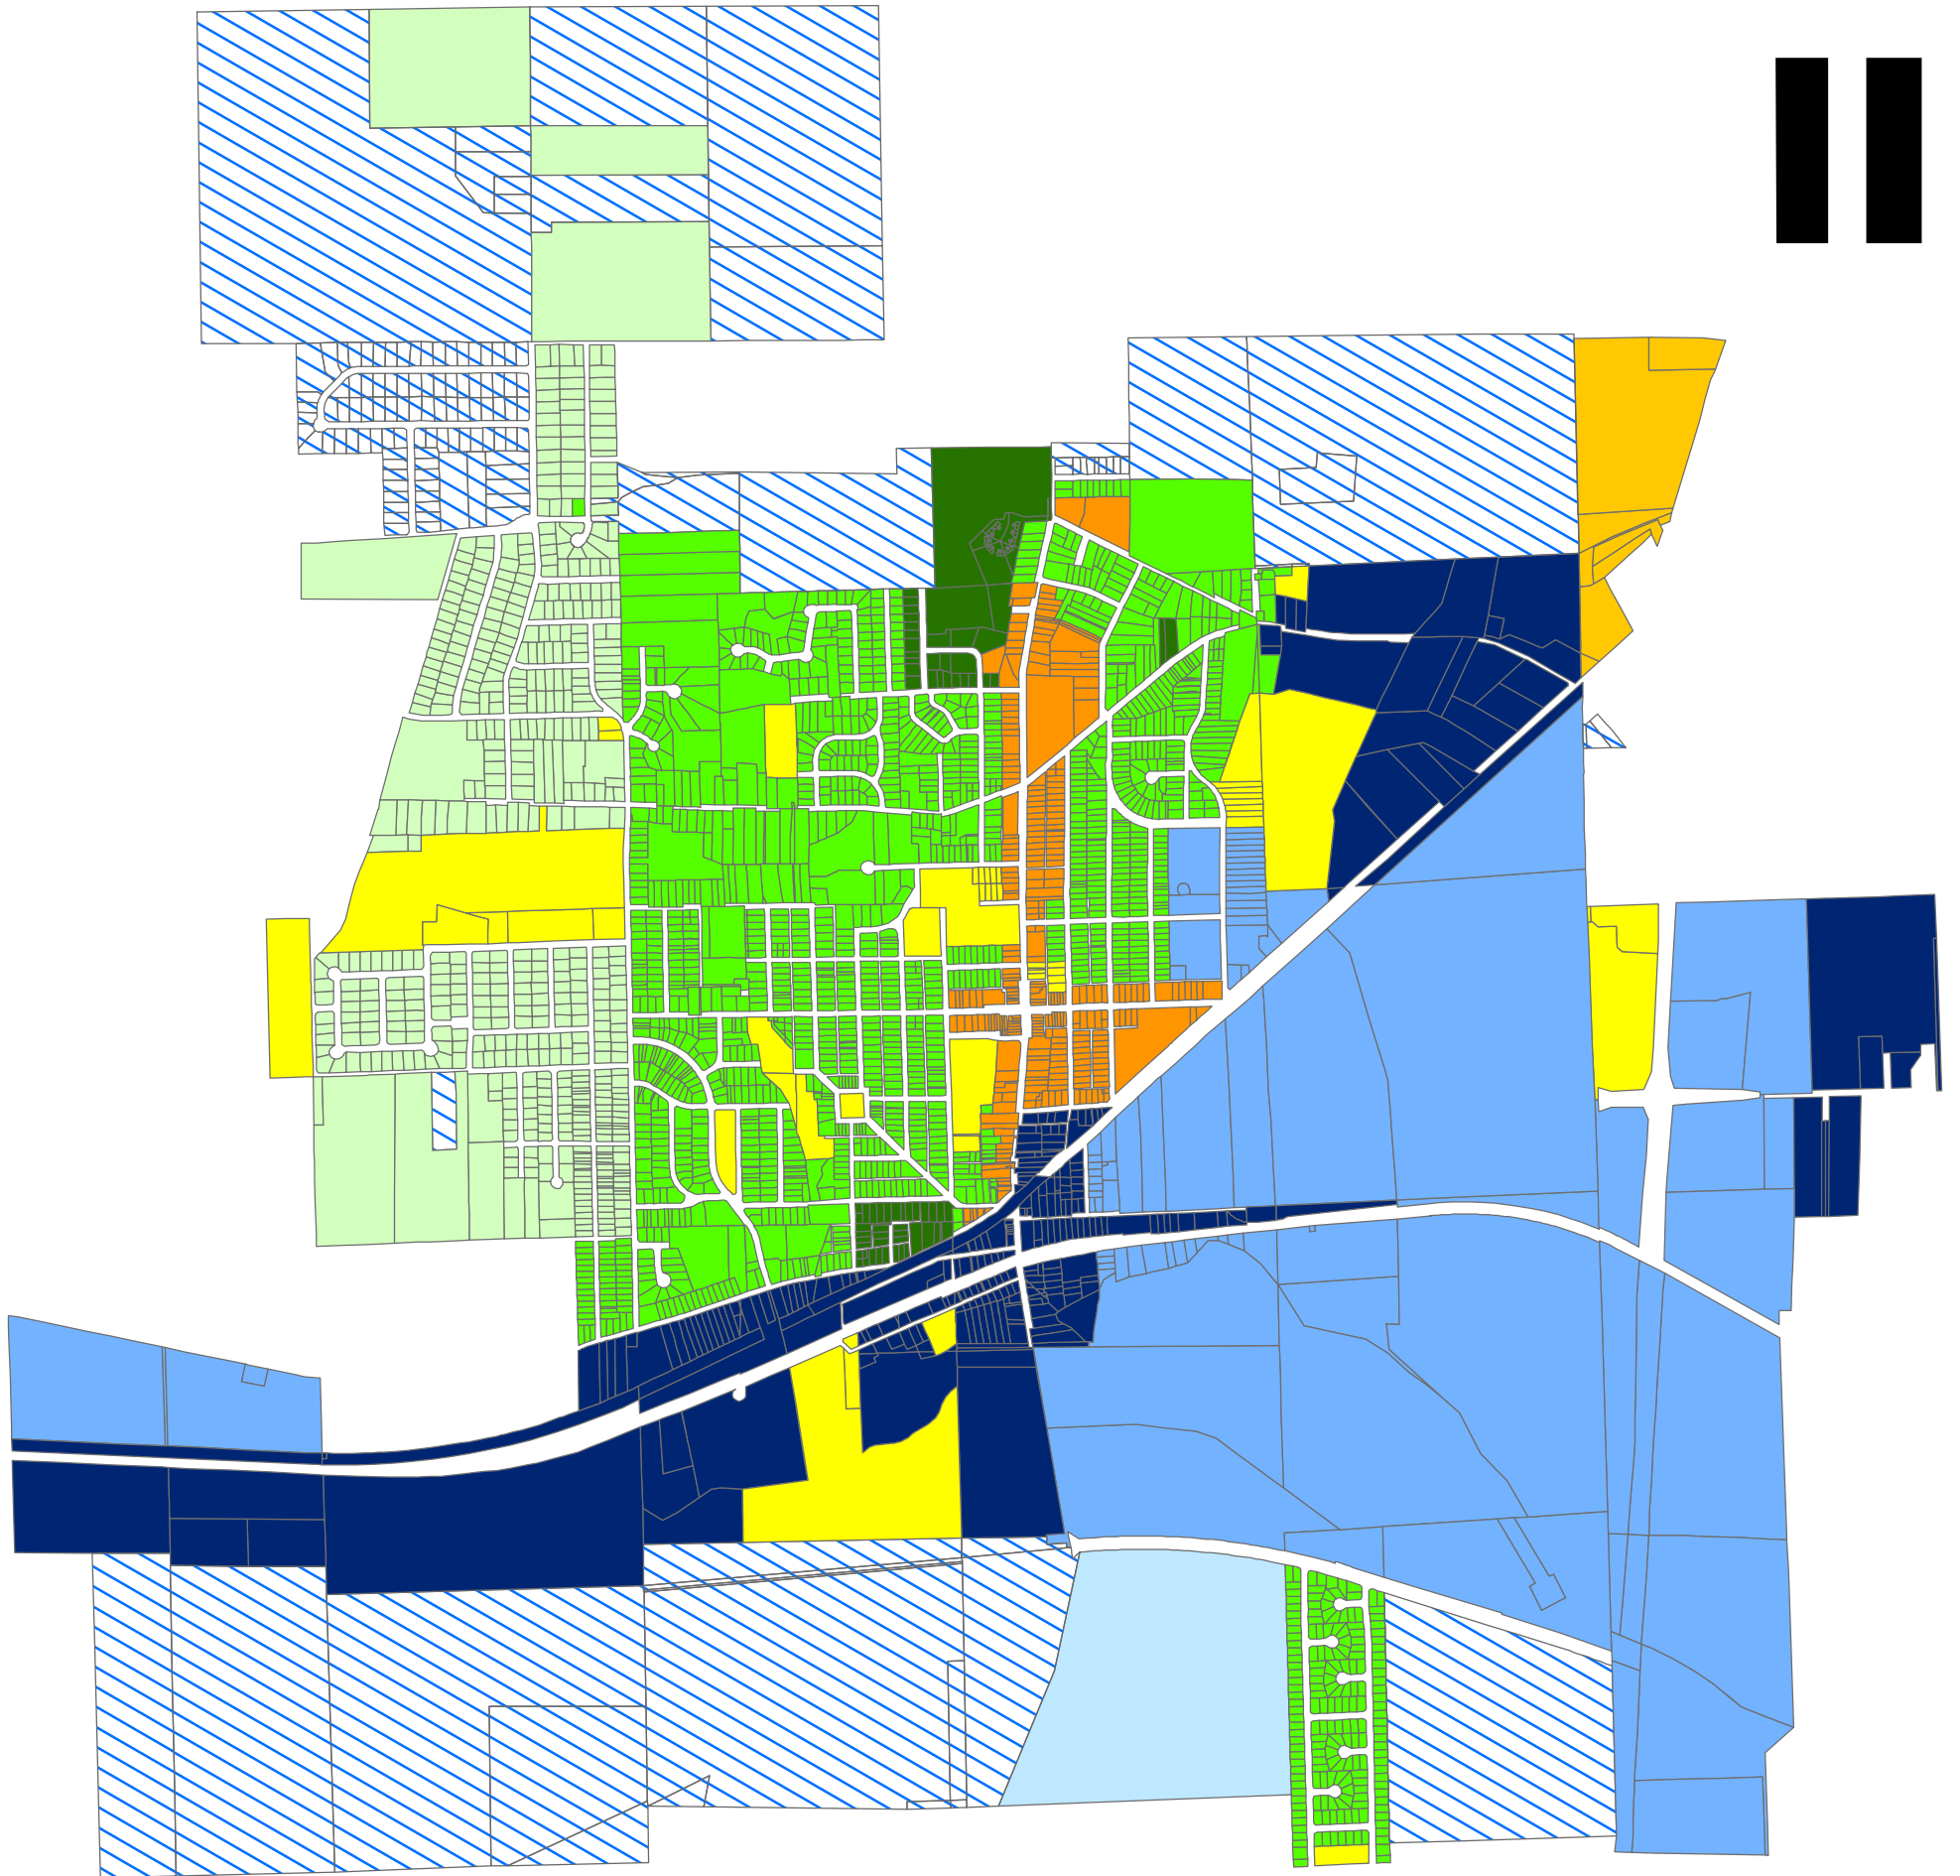

# Rittman Zoning Map

## Legend

	RE - Residential Estate		M1 - Light Industrial		C1 - Neighborhood Commercial
	R1 - One-Family Residential		M2 - Heavy Industrial		C2 - Central Business
	R2 - One- & Two-Family Residential		M3 - Mixed Industrial		PSM - Parks, Schools, Municipal
	R3 - Multi-Family Residential				